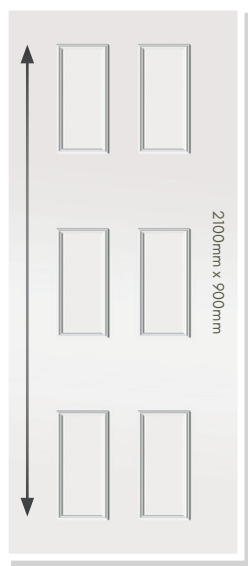

CHARTWELL

Directional arrows indicate grain direction on Woodgrain and Cool Colour Panels (Walcot panels are also available as an increased euro size option)