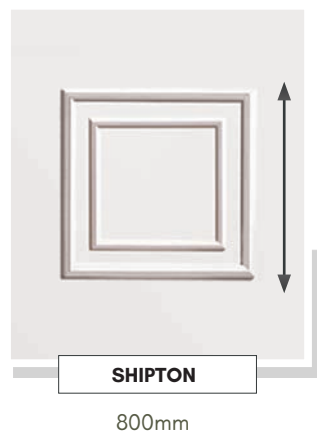

Sweet - Polished Gold, Polished Chrome, Black, White & Rose Gold. Rose Gold - Sweet Only
Sweet Letterplates - 20-year corrosion and mechanical guarantee*

SECURITY

Panels can be manufactured with 4mm, 9mm or Solid MDF cores for added security. Surcharges apply. Please ask for full details.

Upgrade

Sandblasted
Pinstripe
& Ice Edge

FLAT, CONSERVATORY. QUARTER & SIDE PANELS

Designed to compliment our range of door panels, we also produce an extensive range of half, quarter and conservatory sheet panels.