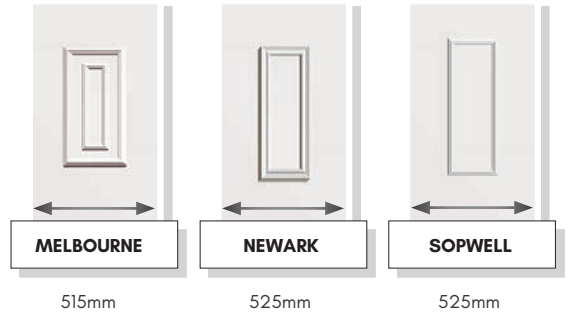

Upgrade

Sandblasted
Pinstripe
& Ice Edge

FLAT, CONSERVATORY. QUARTER & SIDE PANELS

Designed to compliment our range of door panels, we also produce an extensive range of half, quarter and conservatory sheet panels.

WHITE, MAHOGANY, ROSEWOOD, SHERWOOD OAK*** ANTHRACITE GREY, BLACK BROWN, BLUE, CHARTWELL GREEN, CREAM, GREEN, IRISH OAK, RED, SMOOTH ANTHRACITE GREY, SLATE GREY, AGATE GREY & SMOOTH BEIGE

SIDE PANELS ARE SUPPLIED 900mm x 2100mm