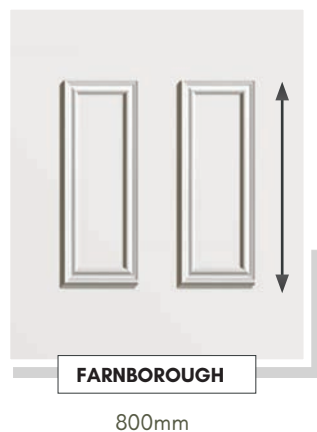

FLAT, CONSERVATORY. QUARTER & SIDE PANELS

Designed to compliment our range of door panels, we also produce an extensive range of half, quarter and conservatory sheet panels.

WHITE, MAHOGANY, ROSEWOOD, SHERWOOD OAK*** ANTHRACITE GREY, BLACK BROWN, BLUE, CHARTWELL GREEN, CREAM, GREEN, IRISH OAK, RED, SMOOTH ANTHRACITE GREY, SLATE GREY, AGATE GREY & SMOOTH BEIGE