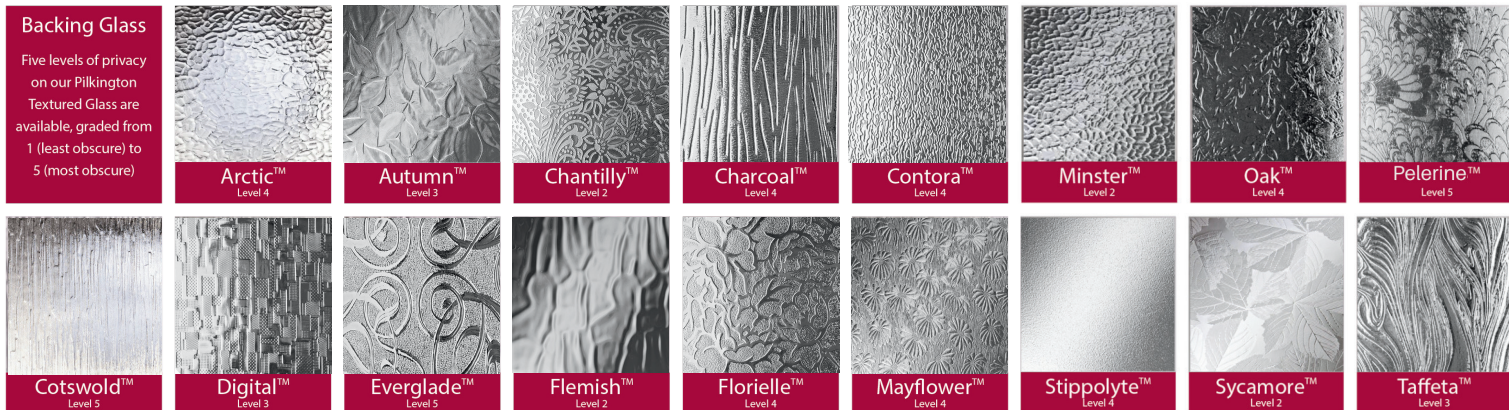

*Stainless Steel Trims Will Incur a Surcharge

Alberg 1

Molvino 1

Elorn 1

Levi 1

Cervinio 1

Chamonix 3

Meribel 4

Carona 2

Autrans 2

Javornik 3

H-SERIES

More designs coming soon. Prices are different to designer collection.

H-200

H-600

Monti 1

COLOUR OPTIONS

BACKING GLASS

Also available in satin & sandblasted.

PREMIUM BACKING GLASS

ACCESSORIES

Standard

Premium

Sweet Square

Sweet - Polished Gold, Polished Chrome, Black, White & Rose Gold. Rose Gold - Sweet Only
Sweet Letterplates - 20-year corrosion and mechanical guarantee*

SECURITY

Panels can be manufactured with 4mm, 9mm or Solid MDF cores for added security. Surcharges apply. Please ask for full details.