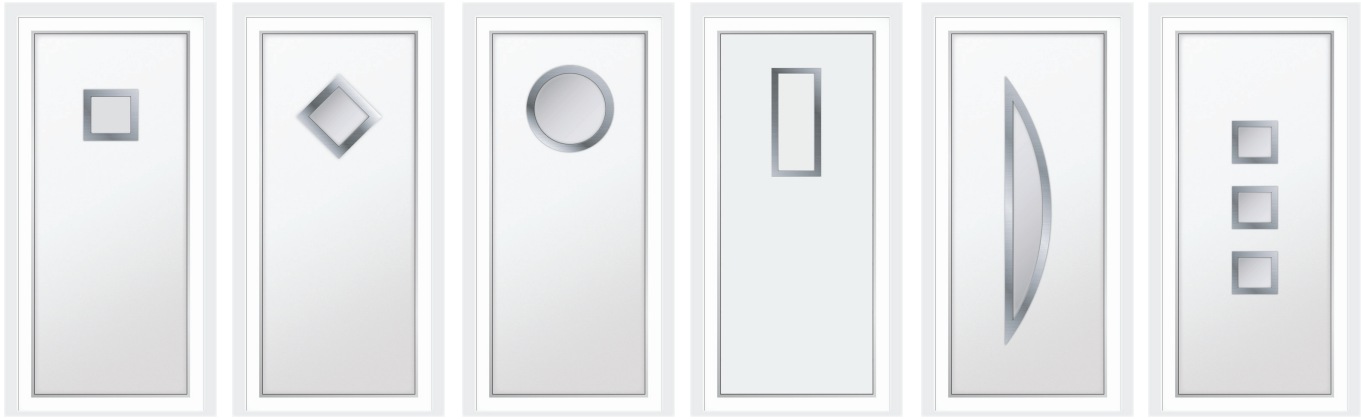

Molvino 1

Elorn 1

Levi 1

Cervinio 1

Chamonix 3

DESIGNER COLLECTION

The Designer Collection is a desirable range of modern living PVCu panel designs incorporating optional stainless steel glazing trims complimented with clean, architectural sandblasted glass.

*Stainless Steel Trims Will Incur a Surcharge

Alberg 1