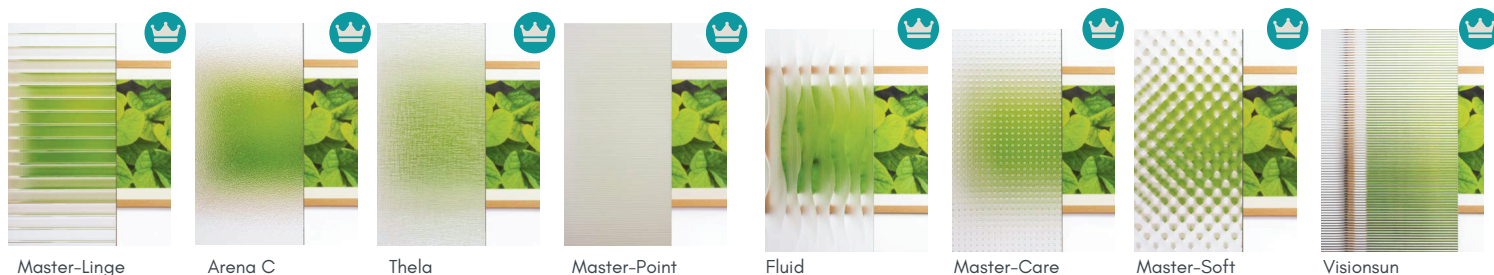

COLOUR OPTIONS

BACKING GLASS

Also available in satin & sandblasted.

PREMIUM BACKING GLASS

ACCESSORIES

Standard

Premium

Sweet Square

Sweet - Polished Gold, Polished Chrome, Black, White & Rose Gold. Rose Gold - Sweet Only
Sweet Letterplates - 20-year corrosion and mechanical guarantee*

SECURITY

Panels can be manufactured with 4mm, 9mm or Solid MDF cores for added security. Surcharges apply. Please ask for full details.