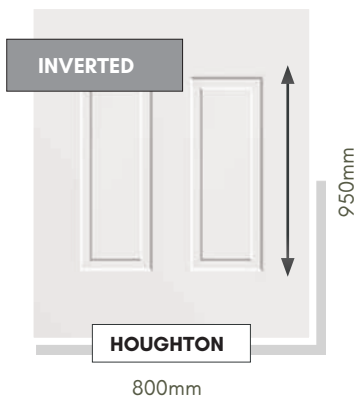

FLAT, CONSERVATORY. QUARTER & SIDE PANELS

Designed to compliment our range of door panels, we also produce an extensive range of half, quarter and conservatory sheet panels.

WHITE, MAHOGANY, ROSEWOOD, SHERWOOD OAK*** ANTHRACITE GREY, BLACK BROWN, BLUE, CHARTWELL GREEN, CREAM, GREEN, IRISH OAK, RED, SMOOTH ANTHRACITE GREY, SLATE GREY, AGATE GREY & SMOOTH BEIGE