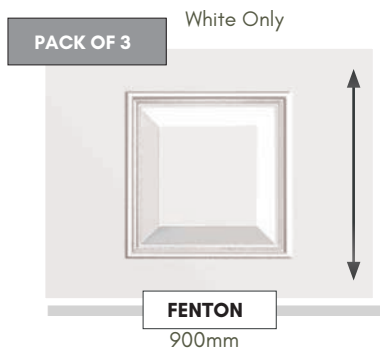

Sweet - Polished Gold, Polished Chrome, Black, White & Rose Gold. Rose Gold - Sweet Only
Sweet Letterplates - 20-year corrosion and mechanical guarantee*

SECURITY

Panels can be manufactured with 4mm, 9mm or Solid MDF cores for added security. Surcharges apply. Please ask for full details.

Upgrade

Sandblasted
Pinstripe
& Ice Edge

FLAT, CONSERVATORY. QUARTER & SIDE PANELS

Designed to compliment our range of door panels, we also produce an extensive range of half, quarter and conservatory sheet panels.