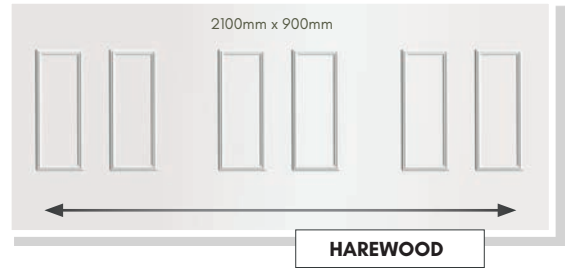

SIDE PANELS ARE SUPPLIED 900mm x 2100mm

WALCOT

Directional arrows indicate grain direction on Woodgrain and Cool Colour Panels (Walcot panels are also available as an increased euro size option)