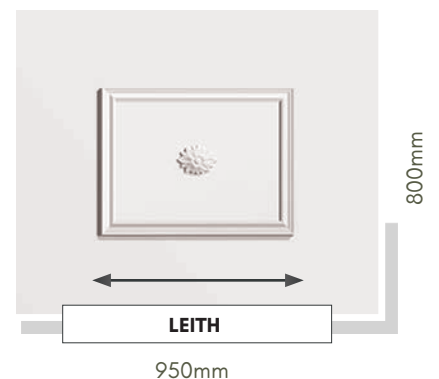

Sweet - Polished Gold, Polished Chrome, Black, White & Rose Gold. Rose Gold - Sweet Only
Sweet Letterplates - 20-year corrosion and mechanical guarantee*

SECURITY

Panels can be manufactured with 4mm, 9mm or Solid MDF cores for added security. Surcharges apply. Please ask for full details.

Upgrade

Sandblasted
Pinstripe
& Ice Edge

FLAT, CONSERVATORY. QUARTER & SIDE PANELS

Designed to compliment our range of door panels, we also produce an extensive range of half, quarter and conservatory sheet panels.