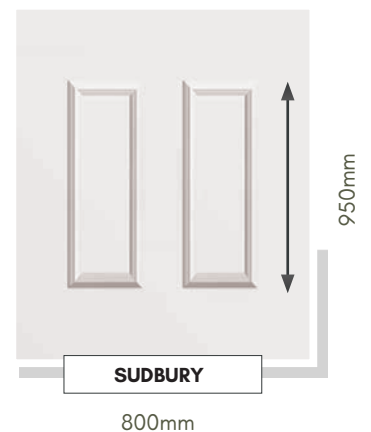

FLAT, CONSERVATORY. QUARTER & SIDE PANELS

Designed to compliment our range of door panels, we also produce an extensive range of half, quarter and conservatory sheet panels.

WHITE, MAHOGANY, ROSEWOOD, SHERWOOD OAK*** ANTHRACITE GREY, BLACK BROWN, BLUE, CHARTWELL GREEN, CREAM, GREEN, IRISH OAK, RED, SMOOTH ANTHRACITE GREY, SLATE GREY, AGATE GREY & SMOOTH BEIGE