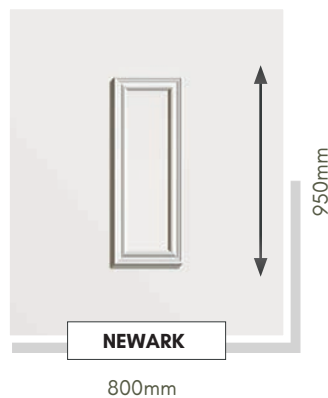

FLAT, CONSERVATORY. QUARTER & SIDE PANELS

Designed to compliment our range of door panels, we also produce an extensive range of half, quarter and conservatory sheet panels.

WHITE, MAHOGANY, ROSEWOOD, SHERWOOD OAK*** ANTHRACITE GREY, BLACK BROWN, BLUE, CHARTWELL GREEN, CREAM, GREEN, IRISH OAK, RED, SMOOTH ANTHRACITE GREY, SLATE GREY, AGATE GREY & SMOOTH BEIGE