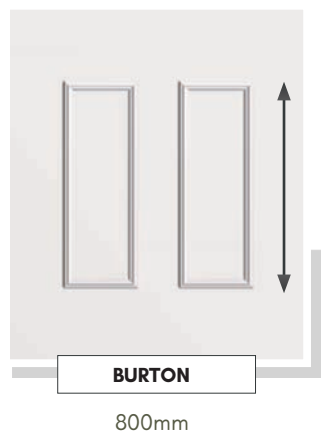

Sweet - Polished Gold, Polished Chrome, Black, White & Rose Gold. Rose Gold - Sweet Only
Sweet Letterplates - 20-year corrosion and mechanical guarantee*

SECURITY

Panels can be manufactured with 4mm, 9mm or Solid MDF cores for added security. Surcharges apply. Please ask for full details.

Upgrade

Sandblasted
Pinstripe
& Ice Edge

FLAT, CONSERVATORY. QUARTER & SIDE PANELS

Designed to compliment our range of door panels, we also produce an extensive range of half, quarter and conservatory sheet panels.