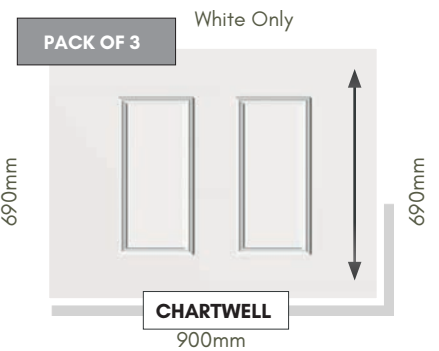

Sweet - Polished Gold, Polished Chrome, Black, White & Rose Gold. Rose Gold - Sweet Only
Sweet Letterplates - 20-year corrosion and mechanical guarantee*

SECURITY

Panels can be manufactured with 4mm, 9mm or Solid MDF cores for added security. Surcharges apply. Please ask for full details.

Upgrade

Sandblasted
Pinstripe
& Ice Edge

FLAT, CONSERVATORY. QUARTER & SIDE PANELS

Designed to compliment our range of door panels, we also produce an extensive range of half, quarter and conservatory sheet panels.