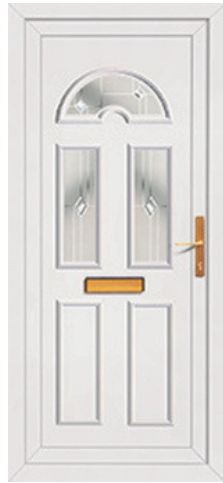

Hanbury 3
Roma