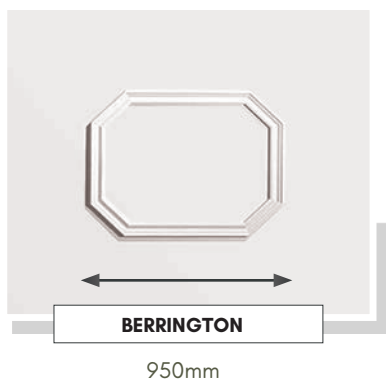

Upgrade

Sandblasted
Pinstripe
& Ice Edge

FLAT, CONSERVATORY. QUARTER & SIDE PANELS

Designed to compliment our range of door panels, we also produce an extensive range of half, quarter and conservatory sheet panels.