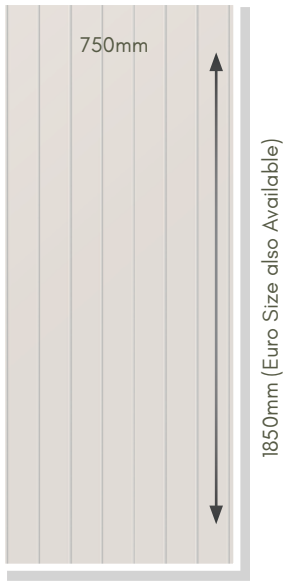

Upgrade

Sandblasted
Pinstripe
& Ice Edge

FLAT, CONSERVATORY. QUARTER & SIDE PANELS

Designed to compliment our range of door panels, we also produce an extensive range of half, quarter and conservatory sheet panels.

WHITE, MAHOGANY, ROSEWOOD, SHERWOOD OAK*** ANTHRACITE GREY, BLACK BROWN, BLUE, CHARTWELL GREEN, CREAM, GREEN, IRISH OAK, RED, SMOOTH ANTHRACITE GREY, SLATE GREY, AGATE GREY & SMOOTH BEIGE

SIDE PANELS ARE SUPPLIED 900mm x 2100mm